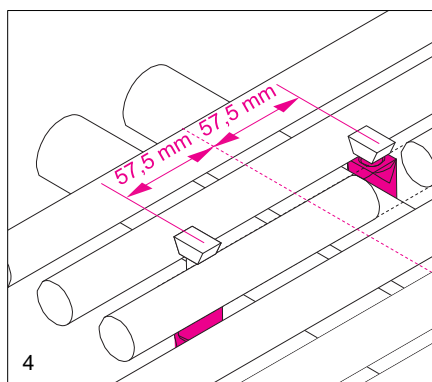

Zehnder Yucca

Instrukcja montażu

Attention:
If this towel radiator is to be installed with an immersion heater, then please observe the installation instructions supplied with the immersion heater.

Attention:
Please observe the installation
instructions of the immersion heater
supplied with this unit.

Zehnder Yucca

Instrukcja montażu - konsole

Chroń powierzchnię!

1

2 Nm

2

min. 80

4

4.1

3

max. 95

4.1

H	DMP	L
908	720	500 / 600 / 800
1340	1152	
1772	1584	

H	DMP	L
882	694	378 / 478 / 578
1304	1116	
1736	1548	