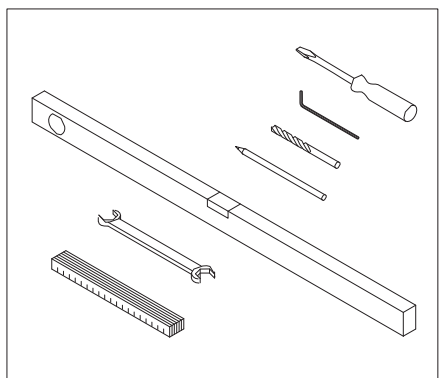

Zehnder Yucca

Instrukcja montażu

Attention:
If this towel radiator is to be installed with an immersion heater, then please observe the installation instructions supplied with the immersion heater.

Attention:
Please observe the installation
instructions of the immersion heater
supplied with this unit.

Zehnder Yucca

Instrukcja montażu - konsole

Chroń powierzchnię!

1

2 Nm

2

min. 80

4

4.1

3

max. 95

4.1

H	DMP	L
908	720	500 / 600 / 800
1340	1152	
1772	1584	

H	DMP	L
882	694	378 / 478 / 578
1304	1116	
1736	1548	