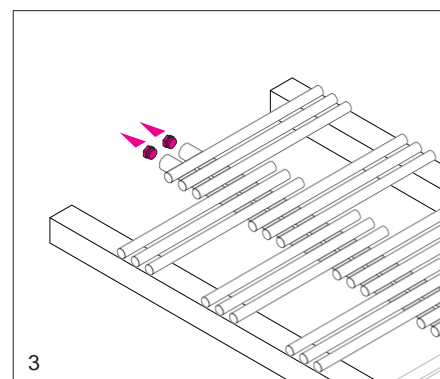

Zehnder Yucca

Instrukcja montażu

Attention:
If this towel radiator is to be installed with an immersion heater, then please observe the installation instructions supplied with the immersion heater.

Attention:
Please observe the installation
instructions of the immersion heater
supplied with this unit.

Zehnder Yucca

Instrukcja montażu - konsole

Chroń powierzchnię!

1

2 Nm

2

min. 80

4

4.1

3

max. 95

4.1

H	DMP	L
908	720	500 / 600 / 800
1340	1152	
1772	1584	

H	DMP	L
882	694	378 / 478 / 578
1304	1116	
1736	1548	