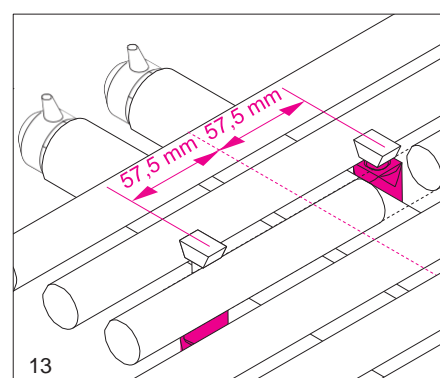

Zehnder Yucca

Instrukcja montażu

Attention:
If this towel radiator is to be installed with an immersion heater, then please observe the installation instructions supplied with the immersion heater.

Attention:
Please observe the installation
instructions of the immersion heater
supplied with this unit.

Zehnder Yucca

Instrukcja montażu - konsole

Chroń powierzchnię!

1

2 Nm

2

min. 80

4

4.1

3

max. 95

4.1

H	DMP	L
908	720	500 / 600 / 800
1340	1152	
1772	1584	

H	DMP	L
882	694	378 / 478 / 578
1304	1116	
1736	1548	