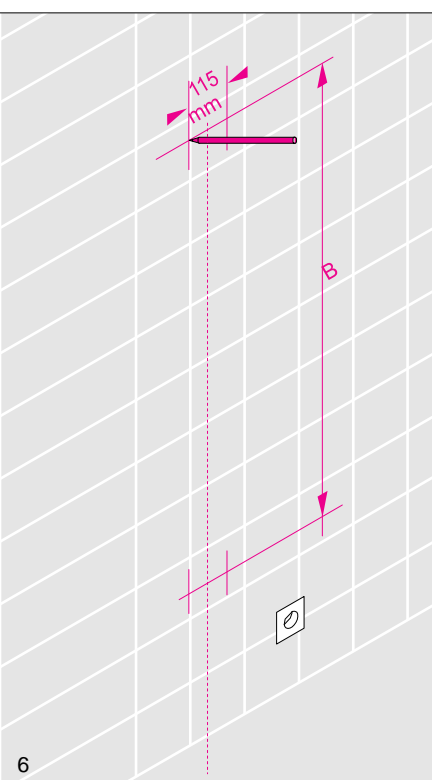

Zehnder Yucca

Instrukcja montażu

Attention:
If this towel radiator is to be installed with an immersion heater, then please observe the installation instructions supplied with the immersion heater.

Attention:
Please observe the installation
instructions of the immersion heater
supplied with this unit.

Zehnder Yucca

Instrukcja montażu - konsole

Chroń powierzchnię!

1

2 Nm

2

min. 80

4

4.1

3

max. 95

4.1

H	DMP	L
908	720	500 / 600 / 800
1340	1152	
1772	1584	

H	DMP	L
882	694	378 / 478 / 578
1304	1116	
1736	1548	