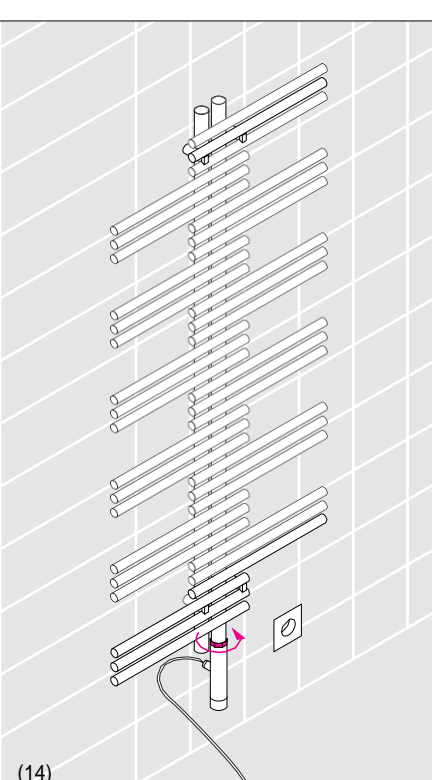

Zehnder Yucca

Instrukcja montażu

Attention:
If this towel radiator is to be installed with an immersion heater, then please observe the installation instructions supplied with the immersion heater.

Attention:
Please observe the installation
instructions of the immersion heater
supplied with this unit.

Zehnder Yucca

Instrukcja montażu - konsole

Chroń powierzchnię!

1

2 Nm

2

min. 80

4

4.1

3

max. 95

4.1

H	DMP	L
908	720	500 / 600 / 800
1340	1152	
1772	1584	

H	DMP	L
882	694	378 / 478 / 578
1304	1116	
1736	1548	