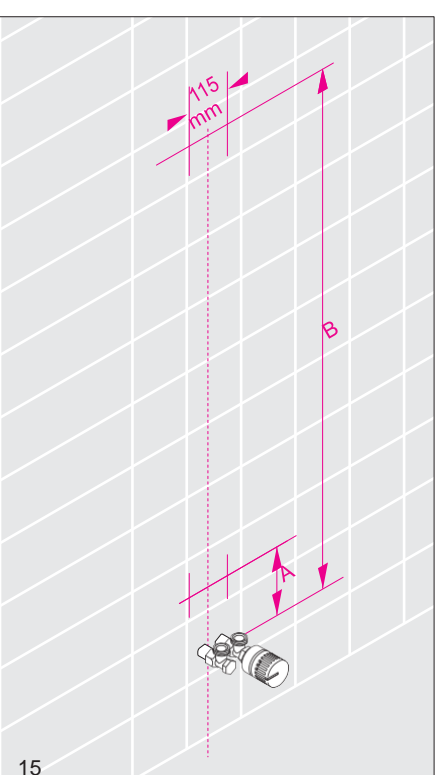

Zehnder Yucca

Instrukcja montażu

Attention:
If this towel radiator is to be installed with an immersion heater, then please observe the installation instructions supplied with the immersion heater.

Attention:
Please observe the installation
instructions of the immersion heater
supplied with this unit.

Zehnder Yucca

Instrukcja montażu - konsole

Chroń powierzchnię!

1

2 Nm

2

min. 80

4

4.1

3

max. 95

4.1

H	DMP	L
908	720	500 / 600 / 800
1340	1152	
1772	1584	

H	DMP	L
882	694	378 / 478 / 578
1304	1116	
1736	1548	