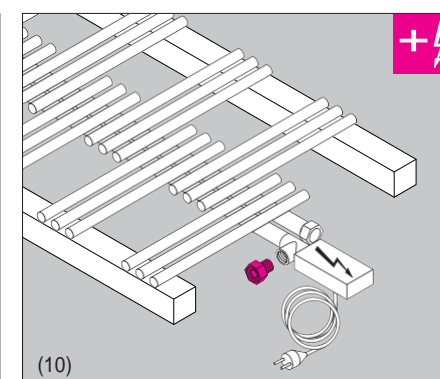

Zehnder Yucca

Instrukcja montażu

Attention:
If this towel radiator is to be installed with an immersion heater, then please observe the installation instructions supplied with the immersion heater.

Attention:
Please observe the installation
instructions of the immersion heater
supplied with this unit.

Zehnder Yucca

Instrukcja montażu - konsole

Chroń powierzchnię!

1

2 Nm

2

min. 80

4

4.1

3

max. 95

4.1

H	DMP	L
908	720	500 / 600 / 800
1340	1152	
1772	1584	

H	DMP	L
882	694	378 / 478 / 578
1304	1116	
1736	1548	