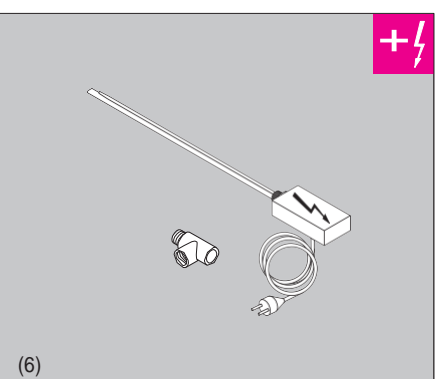

Zehnder Yucca

Instrukcja montażu

Attention:
If this towel radiator is to be installed with an immersion heater, then please observe the installation instructions supplied with the immersion heater.

Attention:
Please observe the installation
instructions of the immersion heater
supplied with this unit.

Zehnder Yucca

Instrukcja montażu - konsole

Chroń powierzchnię!

1

2 Nm

2

min. 80

4

4.1

3

max. 95

4.1

H	DMP	L
908	720	500 / 600 / 800
1340	1152	
1772	1584	

H	DMP	L
882	694	378 / 478 / 578
1304	1116	
1736	1548	