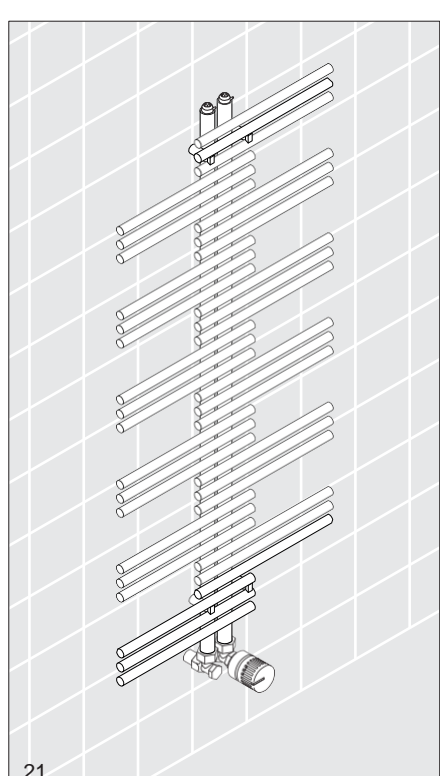

Zehnder Yucca

Instrukcja montażu

Attention:
If this towel radiator is to be installed with an immersion heater, then please observe the installation instructions supplied with the immersion heater.

Attention:
Please observe the installation
instructions of the immersion heater
supplied with this unit.

Zehnder Yucca

Instrukcja montażu - konsole

Chroń powierzchnię!

1

2 Nm

2

min. 80

4

4.1

3

max. 95

4.1

H	DMP	L
908	720	500 / 600 / 800
1340	1152	
1772	1584	

H	DMP	L
882	694	378 / 478 / 578
1304	1116	
1736	1548	