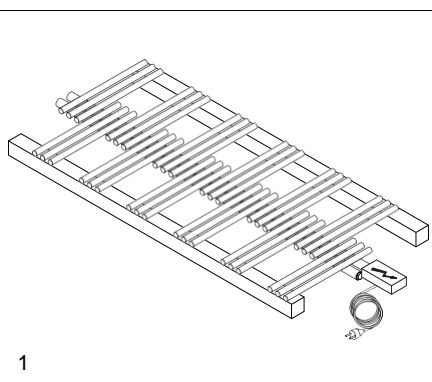

Zehnder Yucca

Instrukcja montażu

Attention:
If this towel radiator is to be installed with an immersion heater, then please observe the installation instructions supplied with the immersion heater.

Attention:
Please observe the installation
instructions of the immersion heater
supplied with this unit.

Zehnder Yucca

Instrukcja montażu - konsole

Chroń powierzchnię!

1

2 Nm

2

min. 80

4

4.1

3

max. 95

4.1

H	DMP	L
908	720	500 / 600 / 800
1340	1152	
1772	1584	

H	DMP	L
882	694	378 / 478 / 578
1304	1116	
1736	1548	