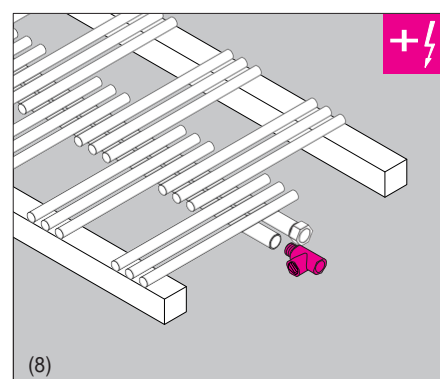

Zehnder Yucca

Instrukcja montażu

Attention:
If this towel radiator is to be installed with an immersion heater, then please observe the installation instructions supplied with the immersion heater.

Attention:
Please observe the installation
instructions of the immersion heater
supplied with this unit.

Zehnder Yucca

Instrukcja montażu - konsole

Chroń powierzchnię!

1

2 Nm

2

min. 80

4

4.1

3

max. 95

4.1

H	DMP	L
908	720	500 / 600 / 800
1340	1152	
1772	1584	

H	DMP	L
882	694	378 / 478 / 578
1304	1116	
1736	1548	