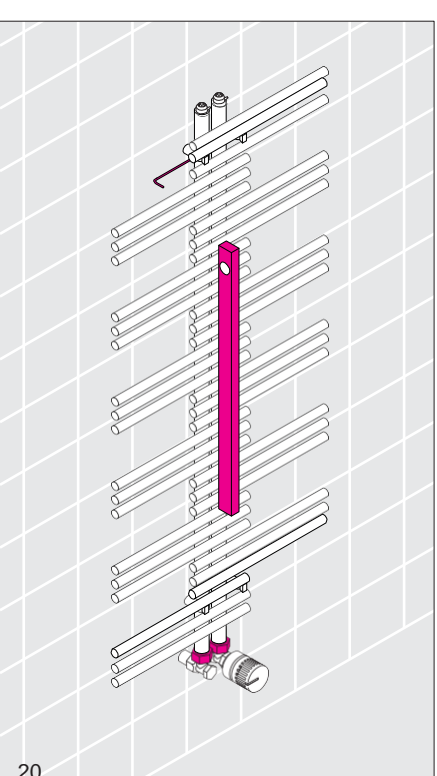

Zehnder Yucca

Instrukcja montażu

Attention:
If this towel radiator is to be installed with an immersion heater, then please observe the installation instructions supplied with the immersion heater.

Attention:
Please observe the installation
instructions of the immersion heater
supplied with this unit.

Zehnder Yucca

Instrukcja montażu - konsole

Chroń powierzchnię!

1

2 Nm

2

min. 80

4

4.1

3

max. 95

4.1

H	DMP	L
908	720	500 / 600 / 800
1340	1152	
1772	1584	

H	DMP	L
882	694	378 / 478 / 578
1304	1116	
1736	1548	