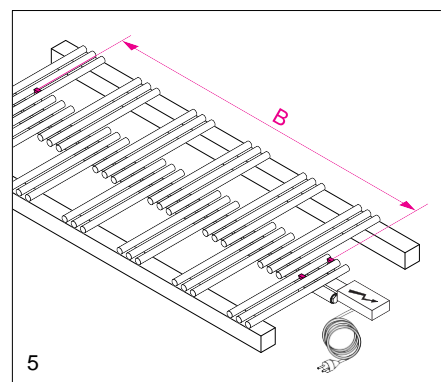

Zehnder Yucca

Instrukcja montażu

Attention:
If this towel radiator is to be installed with an immersion heater, then please observe the installation instructions supplied with the immersion heater.

Attention:
Please observe the installation
instructions of the immersion heater
supplied with this unit.

Zehnder Yucca

Instrukcja montażu - konsole

Chroń powierzchnię!

1

2 Nm

2

min. 80

4

4.1

3

max. 95

4.1

H	DMP	L
908	720	500 / 600 / 800
1340	1152	
1772	1584	

H	DMP	L
882	694	378 / 478 / 578
1304	1116	
1736	1548	