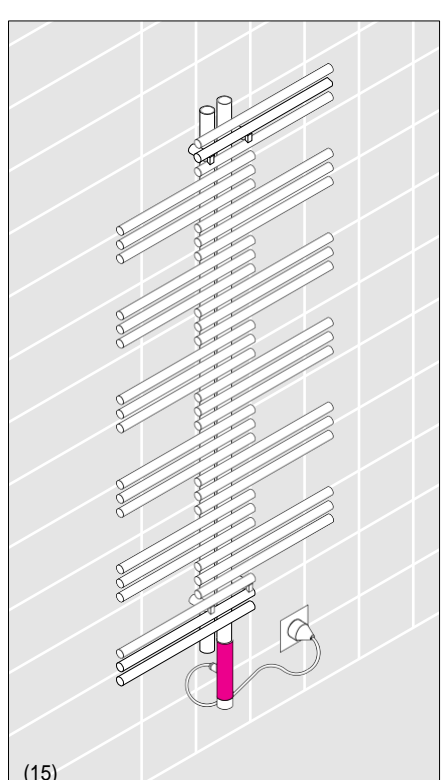

Zehnder Yucca

Instrukcja montażu

Attention:
If this towel radiator is to be installed with an immersion heater, then please observe the installation instructions supplied with the immersion heater.

Attention:
Please observe the installation
instructions of the immersion heater
supplied with this unit.

Zehnder Yucca

Instrukcja montażu - konsole

Chroń powierzchnię!

1

2 Nm

2

min. 80

4

4.1

3

max. 95

4.1

H	DMP	L
908	720	500 / 600 / 800
1340	1152	
1772	1584	

H	DMP	L
882	694	378 / 478 / 578
1304	1116	
1736	1548	