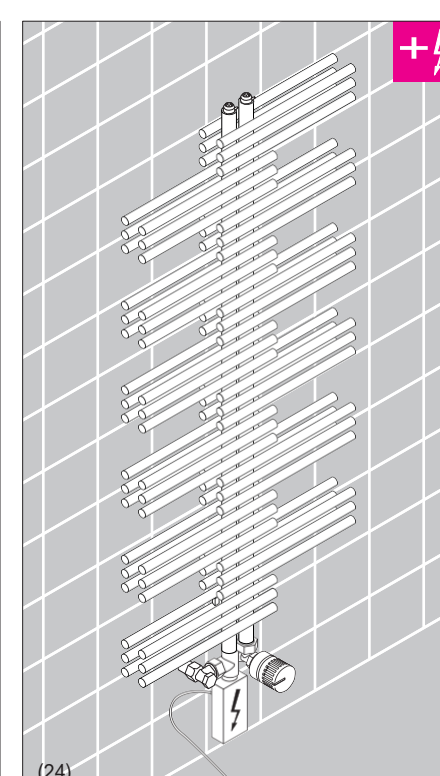

Zehnder Yucca

Instrukcja montażu

Attention:
If this towel radiator is to be installed with an immersion heater, then please observe the installation instructions supplied with the immersion heater.

Attention:
Please observe the installation
instructions of the immersion heater
supplied with this unit.

Zehnder Yucca

Instrukcja montażu - konsole

Chroń powierzchnię!

1

2 Nm

2

min. 80

4

4.1

3

max. 95

4.1

H	DMP	L
908	720	500 / 600 / 800
1340	1152	
1772	1584	

H	DMP	L
882	694	378 / 478 / 578
1304	1116	
1736	1548	