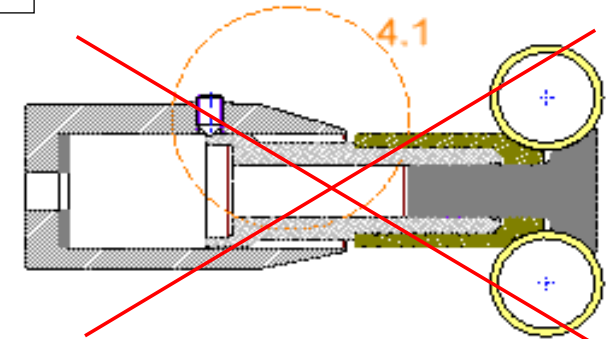

Zehnder Yucca

Instrukcja montażu

Attention:
If this towel radiator is to be installed with an immersion heater, then please observe the installation instructions supplied with the immersion heater.

Attention:
Please observe the installation
instructions of the immersion heater
supplied with this unit.

Zehnder Yucca

Instrukcja montażu - konsole

Chroń powierzchnię!

1

2 Nm

2

min. 80

4

4.1

3

max. 95

4.1

H	DMP	L
908	720	500 / 600 / 800
1340	1152	
1772	1584	

H	DMP	L
882	694	378 / 478 / 578
1304	1116	
1736	1548	