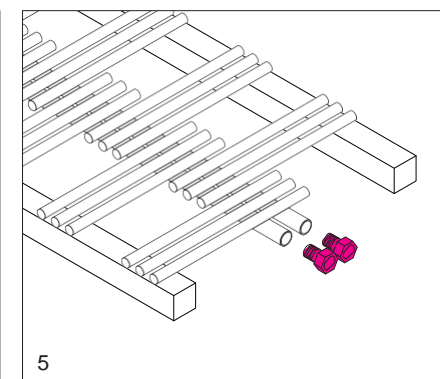

Zehnder Yucca

Instrukcja montażu

Attention:
If this towel radiator is to be installed with an immersion heater, then please observe the installation instructions supplied with the immersion heater.

Attention:
Please observe the installation
instructions of the immersion heater
supplied with this unit.

Zehnder Yucca

Instrukcja montażu - konsole

Chroń powierzchnię!

1

2 Nm

2

min. 80

4

4.1

3

max. 95

4.1

H	DMP	L
908	720	500 / 600 / 800
1340	1152	
1772	1584	

H	DMP	L
882	694	378 / 478 / 578
1304	1116	
1736	1548	