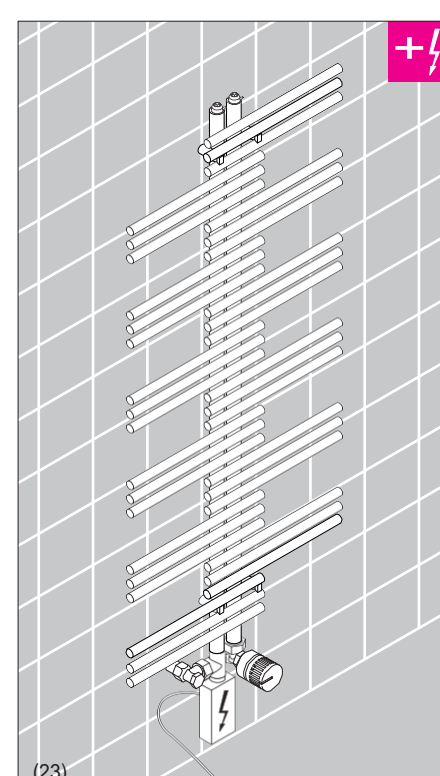

Zehnder Yucca

Instrukcja montażu

Attention:
If this towel radiator is to be installed with an immersion heater, then please observe the installation instructions supplied with the immersion heater.

Attention:
Please observe the installation
instructions of the immersion heater
supplied with this unit.

Zehnder Yucca

Instrukcja montażu - konsole

Chroń powierzchnię!

1

2 Nm

2

min. 80

4

4.1

3

max. 95

4.1

H	DMP	L
908	720	500 / 600 / 800
1340	1152	
1772	1584	

H	DMP	L
882	694	378 / 478 / 578
1304	1116	
1736	1548	