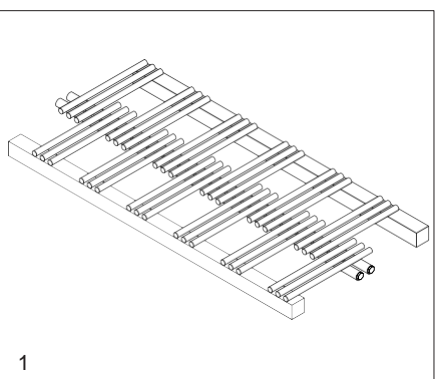

Zehnder Yucca

Instrukcja montażu

Attention:
If this towel radiator is to be installed with an immersion heater, then please observe the installation instructions supplied with the immersion heater.

Attention:
Please observe the installation
instructions of the immersion heater
supplied with this unit.

Zehnder Yucca

Instrukcja montażu - konsole

Chroń powierzchnię!

1

2 Nm

2

min. 80

4

4.1

3

max. 95

4.1

H	DMP	L
908	720	500 / 600 / 800
1340	1152	
1772	1584	

H	DMP	L
882	694	378 / 478 / 578
1304	1116	
1736	1548	