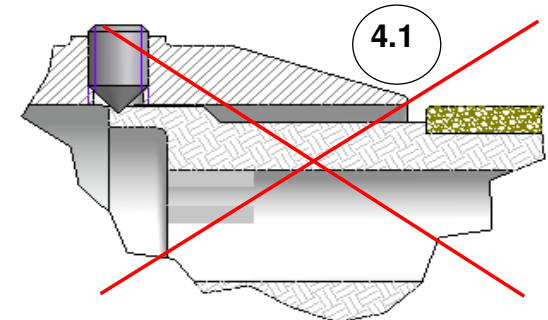

Zehnder Yucca

Instrukcja montażu

Attention:
If this towel radiator is to be installed with an immersion heater, then please observe the installation instructions supplied with the immersion heater.

Attention:
Please observe the installation
instructions of the immersion heater
supplied with this unit.

Zehnder Yucca

Instrukcja montażu - konsole

Chroń powierzchnię!

1

2 Nm

2

min. 80

4

4.1

3

max. 95

4.1

H	DMP	L
908	720	500 / 600 / 800
1340	1152	
1772	1584	

H	DMP	L
882	694	378 / 478 / 578
1304	1116	
1736	1548	