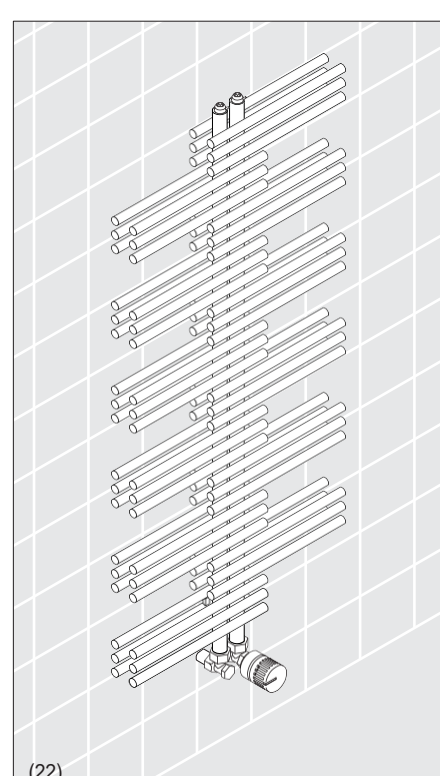

Zehnder Yucca

Instrukcja montażu

Attention:
If this towel radiator is to be installed with an immersion heater, then please observe the installation instructions supplied with the immersion heater.

Attention:
Please observe the installation
instructions of the immersion heater
supplied with this unit.

Zehnder Yucca

Instrukcja montażu - konsole

Chroń powierzchnię!

1

2 Nm

2

min. 80

4

4.1

3

max. 95

4.1

H	DMP	L
908	720	500 / 600 / 800
1340	1152	
1772	1584	

H	DMP	L
882	694	378 / 478 / 578
1304	1116	
1736	1548	