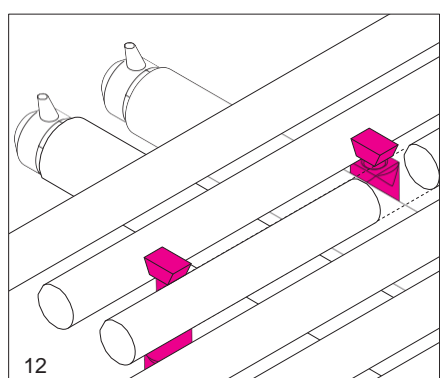

Zehnder Yucca

Instrukcja montażu

Attention:
If this towel radiator is to be installed with an immersion heater, then please observe the installation instructions supplied with the immersion heater.

Attention:
Please observe the installation
instructions of the immersion heater
supplied with this unit.

Zehnder Yucca

Instrukcja montażu - konsole

Chroń powierzchnię!

1

2 Nm

2

min. 80

4

4.1

3

max. 95

4.1

H	DMP	L
908	720	500 / 600 / 800
1340	1152	
1772	1584	

H	DMP	L
882	694	378 / 478 / 578
1304	1116	
1736	1548	