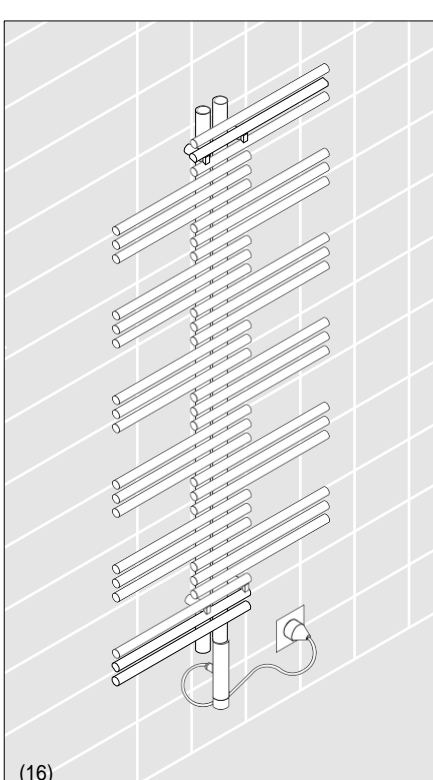

Zehnder Yucca

Instrukcja montażu

Attention:
If this towel radiator is to be installed with an immersion heater, then please observe the installation instructions supplied with the immersion heater.

Attention:
Please observe the installation
instructions of the immersion heater
supplied with this unit.

Zehnder Yucca

Instrukcja montażu - konsole

Chroń powierzchnię!

1

2 Nm

2

min. 80

4

4.1

3

max. 95

4.1

H	DMP	L
908	720	500 / 600 / 800
1340	1152	
1772	1584	

H	DMP	L
882	694	378 / 478 / 578
1304	1116	
1736	1548	