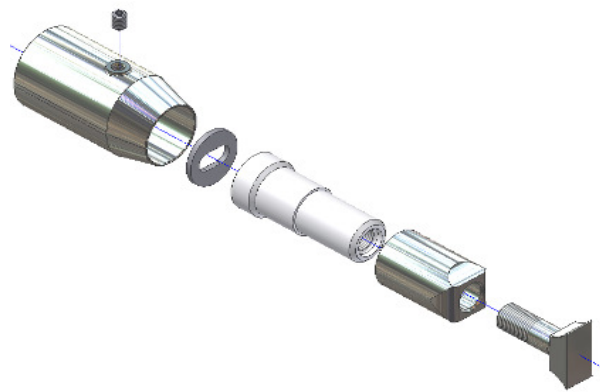

Zehnder Yucca

Instrukcja montażu

Attention:
If this towel radiator is to be installed with an immersion heater, then please observe the installation instructions supplied with the immersion heater.

Attention:
Please observe the installation
instructions of the immersion heater
supplied with this unit.

Zehnder Yucca

Instrukcja montażu - konsole

Chroń powierzchnię!

1

2 Nm

2

min. 80

4

4.1

3

max. 95

4.1

H	DMP	L
908	720	500 / 600 / 800
1340	1152	
1772	1584	

H	DMP	L
882	694	378 / 478 / 578
1304	1116	
1736	1548	