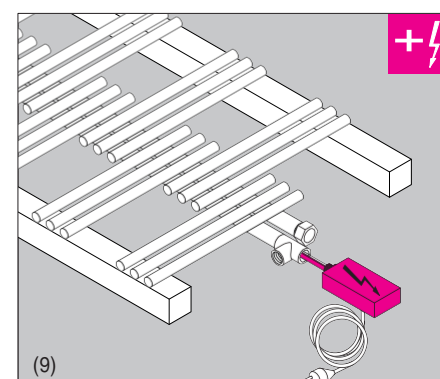

Zehnder Yucca

Instrukcja montażu

Attention:
If this towel radiator is to be installed with an immersion heater, then please observe the installation instructions supplied with the immersion heater.

Attention:
Please observe the installation
instructions of the immersion heater
supplied with this unit.

Zehnder Yucca

Instrukcja montażu - konsole

Chroń powierzchnię!

1

2 Nm

2

min. 80

4

4.1

3

max. 95

4.1

H	DMP	L
908	720	500 / 600 / 800
1340	1152	
1772	1584	

H	DMP	L
882	694	378 / 478 / 578
1304	1116	
1736	1548	