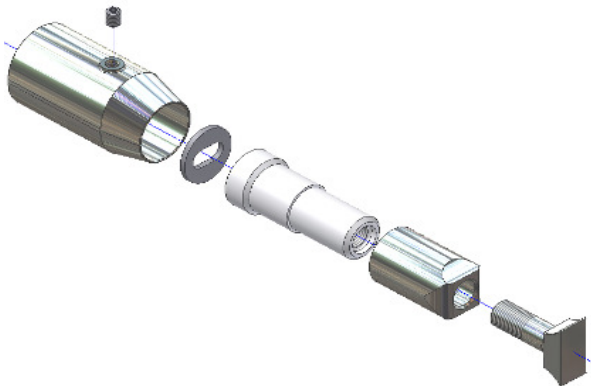

Zehnder Yucca

Instrukcja montażu

Attention:
If this towel radiator is to be installed with an immersion heater, then please observe the installation instructions supplied with the immersion heater.

Attention:
Please observe the installation
instructions of the immersion heater
supplied with this unit.

Zehnder Yucca

Instrukcja montażu - konsole

Chroń powierzchnię!

1

2 Nm

2

min. 80

4

4.1

3

max. 95

4.1

H	DMP	L
908	720	500 / 600 / 800
1340	1152	
1772	1584	

H	DMP	L
882	694	378 / 478 / 578
1304	1116	
1736	1548	