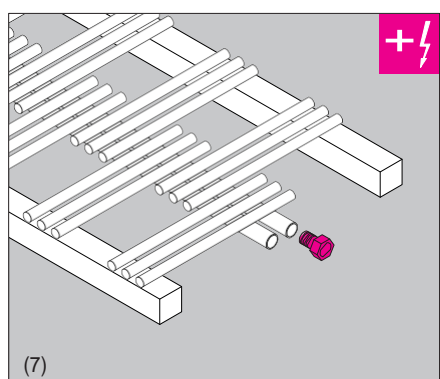

Zehnder Yucca

Instrukcja montażu

Attention:
If this towel radiator is to be installed with an immersion heater, then please observe the installation instructions supplied with the immersion heater.

Attention:
Please observe the installation
instructions of the immersion heater
supplied with this unit.

Zehnder Yucca

Instrukcja montażu - konsole

Chroń powierzchnię!

1

2 Nm

2

min. 80

4

4.1

3

max. 95

4.1

H	DMP	L
908	720	500 / 600 / 800
1340	1152	
1772	1584	

H	DMP	L
882	694	378 / 478 / 578
1304	1116	
1736	1548	