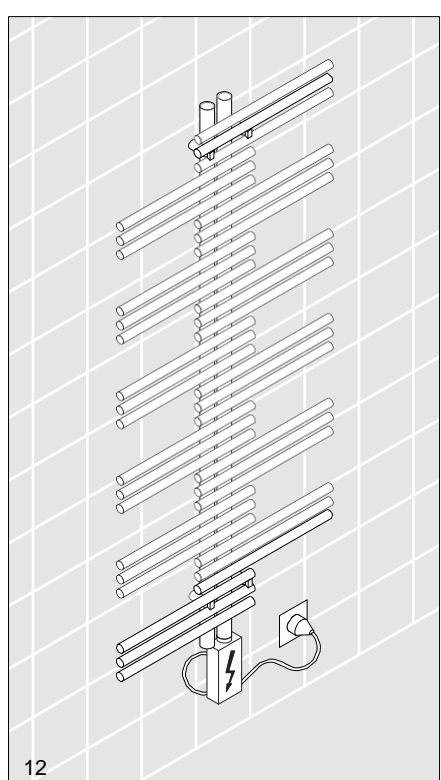

Zehnder Yucca

Instrukcja montażu

Attention:
If this towel radiator is to be installed with an immersion heater, then please observe the installation instructions supplied with the immersion heater.

Attention:
Please observe the installation
instructions of the immersion heater
supplied with this unit.

Zehnder Yucca

Instrukcja montażu - konsole

Chroń powierzchnię!

1

2 Nm

2

min. 80

4

4.1

3

max. 95

4.1

H	DMP	L
908	720	500 / 600 / 800
1340	1152	
1772	1584	

H	DMP	L
882	694	378 / 478 / 578
1304	1116	
1736	1548	