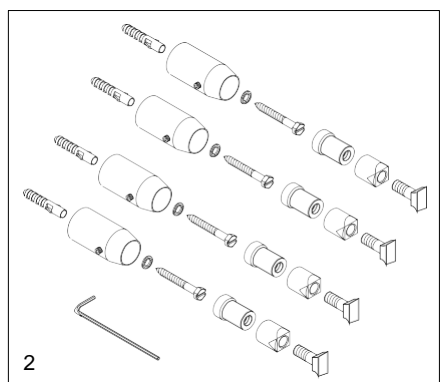

Zehnder Yucca

Instrukcja montażu

Attention:
If this towel radiator is to be installed with an immersion heater, then please observe the installation instructions supplied with the immersion heater.

Attention:
Please observe the installation
instructions of the immersion heater
supplied with this unit.

Zehnder Yucca

Instrukcja montażu - konsole

Chroń powierzchnię!

1

2 Nm

2

min. 80

4

4.1

3

max. 95

4.1

H	DMP	L
908	720	500 / 600 / 800
1340	1152	
1772	1584	

H	DMP	L
882	694	378 / 478 / 578
1304	1116	
1736	1548	