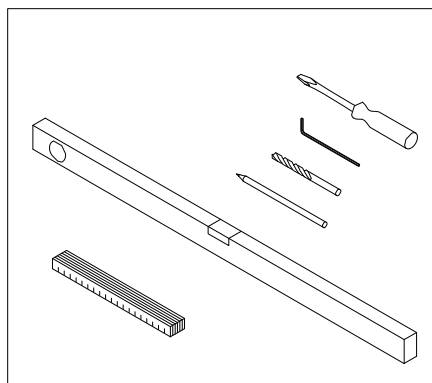

Zehnder Yucca

Instrukcja montażu

Attention:
If this towel radiator is to be installed with an immersion heater, then please observe the installation instructions supplied with the immersion heater.

Attention:
Please observe the installation
instructions of the immersion heater
supplied with this unit.

Zehnder Yucca

Instrukcja montażu - konsole

Chroń powierzchnię!

1

2 Nm

2

min. 80

4

4.1

3

max. 95

4.1

H	DMP	L
908	720	500 / 600 / 800
1340	1152	
1772	1584	

H	DMP	L
882	694	378 / 478 / 578
1304	1116	
1736	1548	