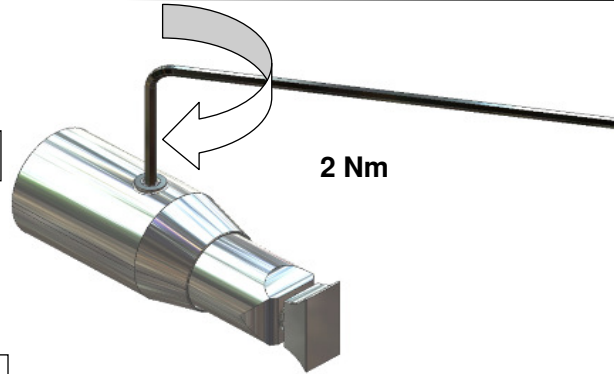

Zehnder Yucca

Instrukcja montażu

Attention:
If this towel radiator is to be installed with an immersion heater, then please observe the installation instructions supplied with the immersion heater.

Attention:
Please observe the installation
instructions of the immersion heater
supplied with this unit.

Zehnder Yucca

Instrukcja montażu - konsole

Chroń powierzchnię!

1

2 Nm

2

min. 80

4

4.1

3

max. 95

4.1

H	DMP	L
908	720	500 / 600 / 800
1340	1152	
1772	1584	

H	DMP	L
882	694	378 / 478 / 578
1304	1116	
1736	1548	