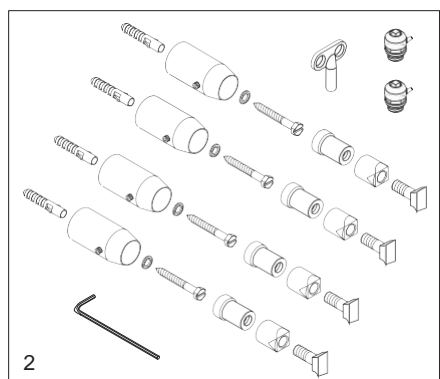

Zehnder Yucca

Instrukcja montażu

Attention:
If this towel radiator is to be installed with an immersion heater, then please observe the installation instructions supplied with the immersion heater.

Attention:
Please observe the installation
instructions of the immersion heater
supplied with this unit.

Zehnder Yucca

Instrukcja montażu - konsole

Chroń powierzchnię!

1

2 Nm

2

min. 80

4

4.1

3

max. 95

4.1

H	DMP	L
908	720	500 / 600 / 800
1340	1152	
1772	1584	

H	DMP	L
882	694	378 / 478 / 578
1304	1116	
1736	1548	