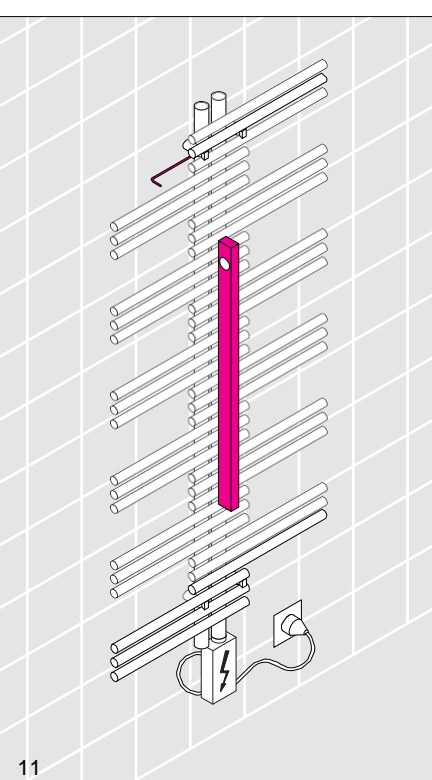

Zehnder Yucca

Instrukcja montażu

Attention:
If this towel radiator is to be installed with an immersion heater, then please observe the installation instructions supplied with the immersion heater.

Attention:
Please observe the installation
instructions of the immersion heater
supplied with this unit.

Zehnder Yucca

Instrukcja montażu - konsole

Chroń powierzchnię!

1

2 Nm

2

min. 80

4

4.1

3

max. 95

4.1

H	DMP	L
908	720	500 / 600 / 800
1340	1152	
1772	1584	

H	DMP	L
882	694	378 / 478 / 578
1304	1116	
1736	1548	