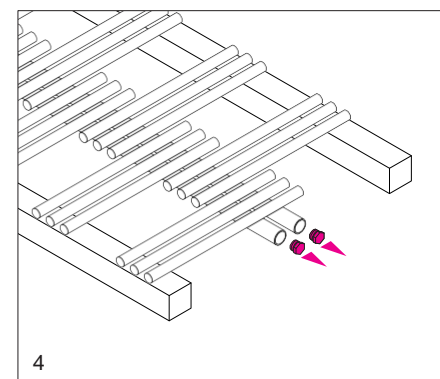

Zehnder Yucca

Instrukcja montażu

Attention:
If this towel radiator is to be installed with an immersion heater, then please observe the installation instructions supplied with the immersion heater.

Attention:
Please observe the installation
instructions of the immersion heater
supplied with this unit.

Zehnder Yucca

Instrukcja montażu - konsole

Chroń powierzchnię!

1

2 Nm

2

min. 80

4

4.1

3

max. 95

4.1

H	DMP	L
908	720	500 / 600 / 800
1340	1152	
1772	1584	

H	DMP	L
882	694	378 / 478 / 578
1304	1116	
1736	1548	