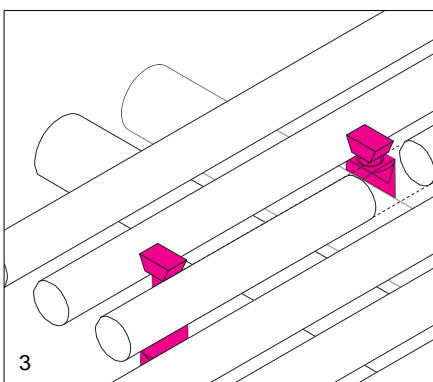

Zehnder Yucca

Instrukcja montażu

Attention:
If this towel radiator is to be installed with an immersion heater, then please observe the installation instructions supplied with the immersion heater.

Attention:
Please observe the installation
instructions of the immersion heater
supplied with this unit.

Zehnder Yucca

Instrukcja montażu - konsole

Chroń powierzchnię!

1

2 Nm

2

min. 80

4

4.1

3

max. 95

4.1

H	DMP	L
908	720	500 / 600 / 800
1340	1152	
1772	1584	

H	DMP	L
882	694	378 / 478 / 578
1304	1116	
1736	1548	