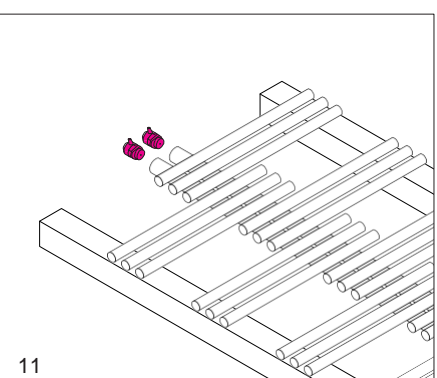

Zehnder Yucca

Instrukcja montażu

Attention:
If this towel radiator is to be installed with an immersion heater, then please observe the installation instructions supplied with the immersion heater.

Attention:
Please observe the installation
instructions of the immersion heater
supplied with this unit.

Zehnder Yucca

Instrukcja montażu - konsole

Chroń powierzchnię!

1

2 Nm

2

min. 80

4

4.1

3

max. 95

4.1

H	DMP	L
908	720	500 / 600 / 800
1340	1152	
1772	1584	

H	DMP	L
882	694	378 / 478 / 578
1304	1116	
1736	1548	