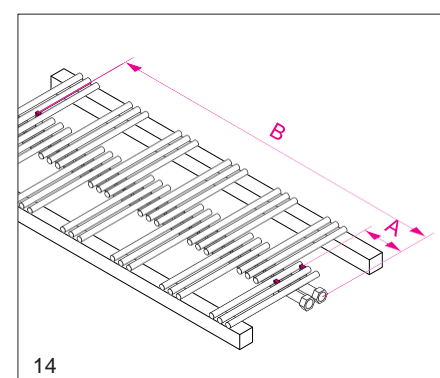

Zehnder Yucca

Instrukcja montażu

Attention:
If this towel radiator is to be installed with an immersion heater, then please observe the installation instructions supplied with the immersion heater.

Attention:
Please observe the installation
instructions of the immersion heater
supplied with this unit.

Zehnder Yucca

Instrukcja montażu - konsole

Chroń powierzchnię!

1

2 Nm

2

min. 80

4

4.1

3

max. 95

4.1

H	DMP	L
908	720	500 / 600 / 800
1340	1152	
1772	1584	

H	DMP	L
882	694	378 / 478 / 578
1304	1116	
1736	1548	