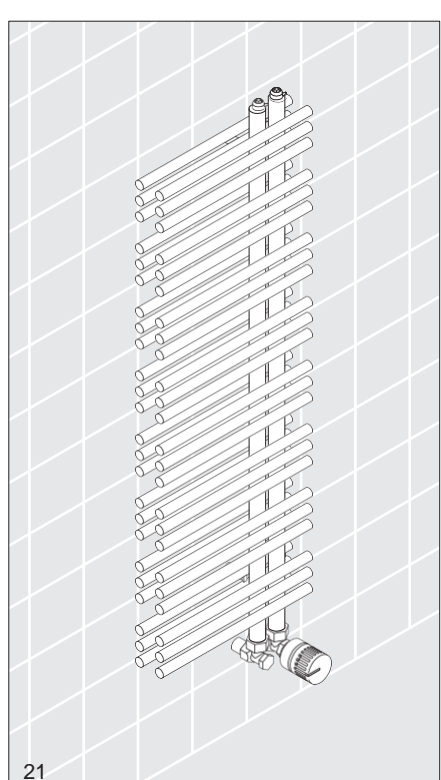

## Zehnder Yucca Asym

---

---

Instrukcja montażu

---

**Attention:**  
If this towel radiator is to be installed with an immersion heater, then please observe the installation instructions supplied with the immersion heater.