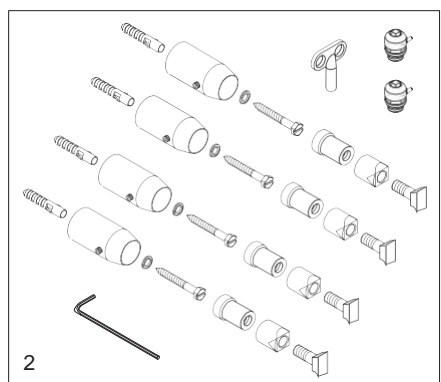

## Zehnder Yucca Asym

---

---

Instrukcja montażu

---

**Attention:**  
If this towel radiator is to be installed with an immersion heater, then please observe the installation instructions supplied with the immersion heater.