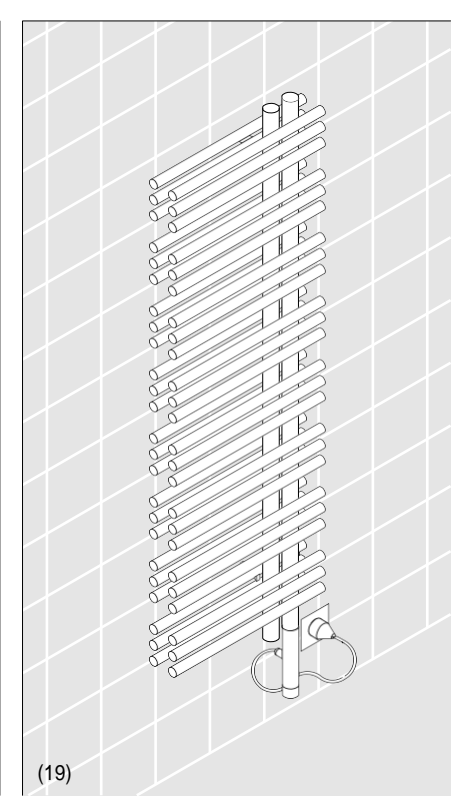

Attention:
Please observe the installation
instructions of the immersion heater
supplied with this unit.