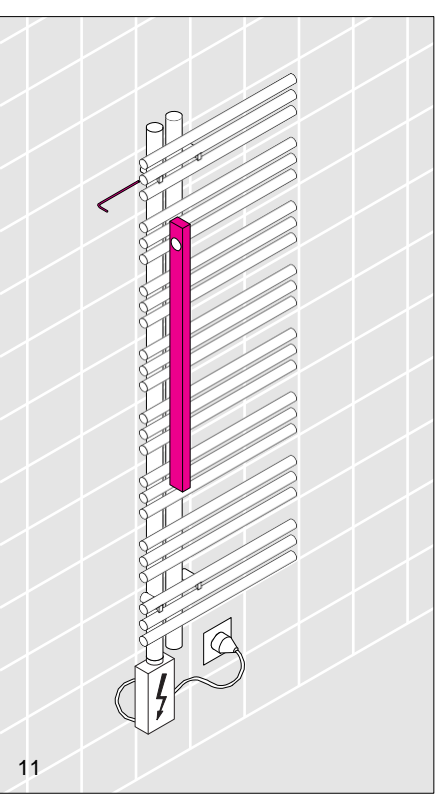

Attention:
Please observe the installation
instructions of the immersion heater
supplied with this unit.