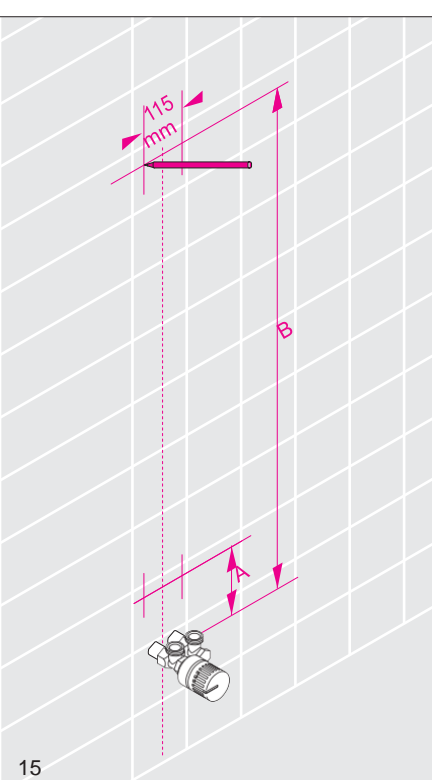

## Zehnder Yucca Asym

---

---

Instrukcja montażu

---

**Attention:**  
If this towel radiator is to be installed with an immersion heater, then please observe the installation instructions supplied with the immersion heater.

H	DMP	L
908	720	500 / 600 / 800
1340	1152	
1772	1584	

H	DMP	L
882	694	378 / 478 / 578
1304	1116	
1736	1548	