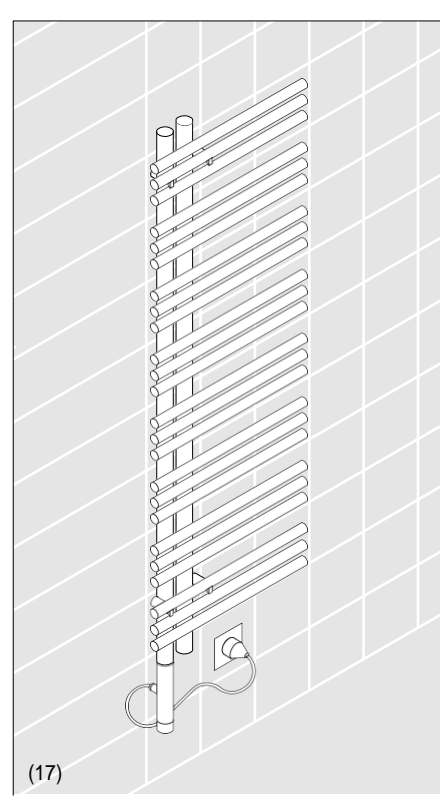

Attention:
Please observe the installation
instructions of the immersion heater
supplied with this unit.