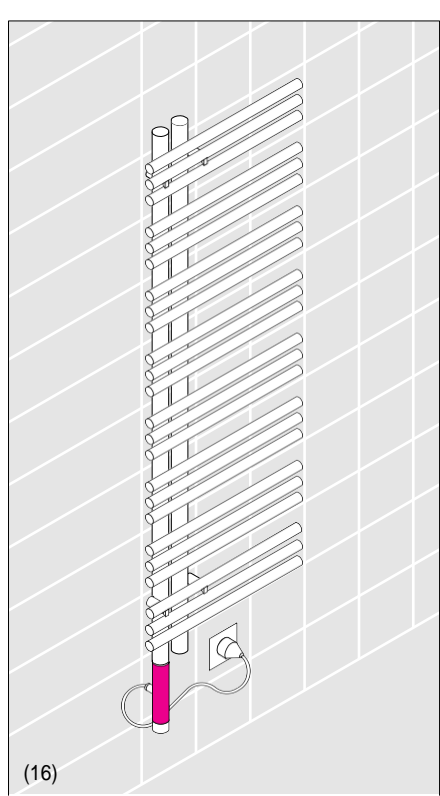

Attention:
Please observe the installation
instructions of the immersion heater
supplied with this unit.