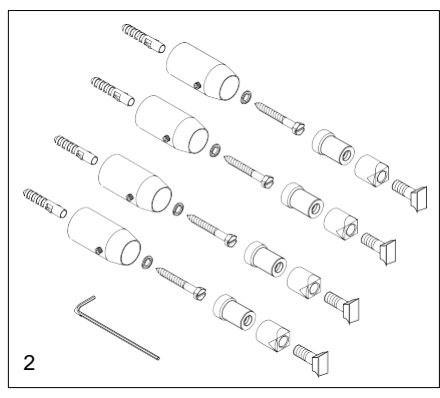

Attention:
Please observe the installation
instructions of the immersion heater
supplied with this unit.