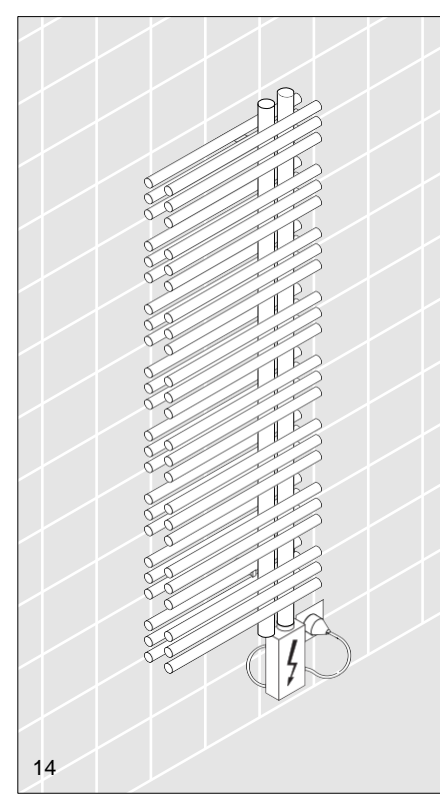

Attention:
Please observe the installation
instructions of the immersion heater
supplied with this unit.