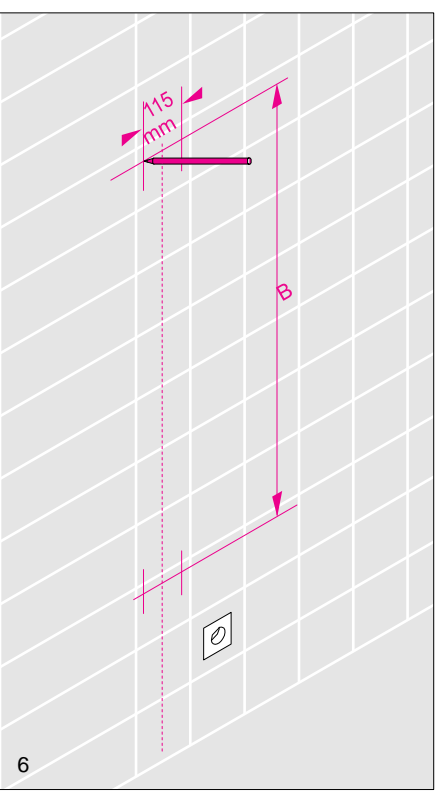

Attention:
Please observe the installation
instructions of the immersion heater
supplied with this unit.