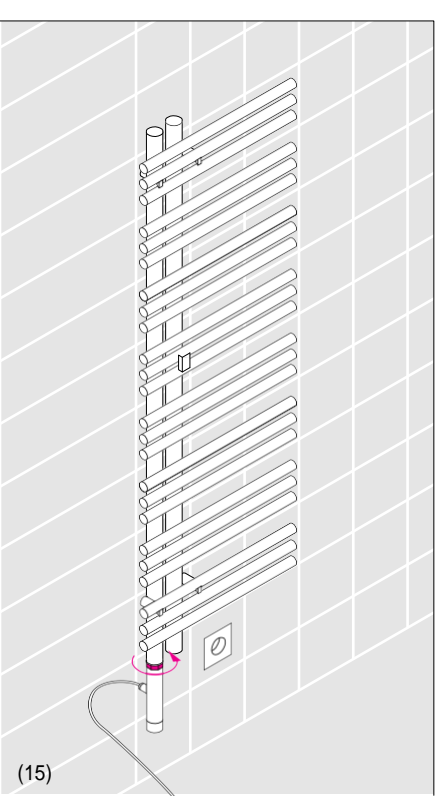

Attention:
Please observe the installation
instructions of the immersion heater
supplied with this unit.