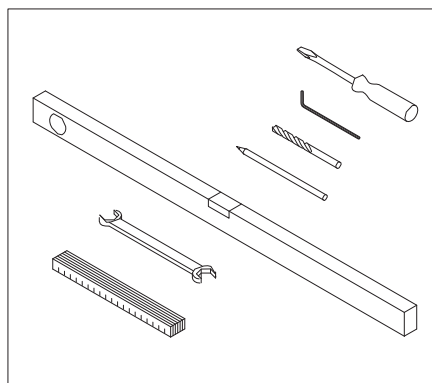

## Zehnder Yucca Asym

---

---

Instrukcja montażu

---

**Attention:**  
If this towel radiator is to be installed with an immersion heater, then please observe the installation instructions supplied with the immersion heater.