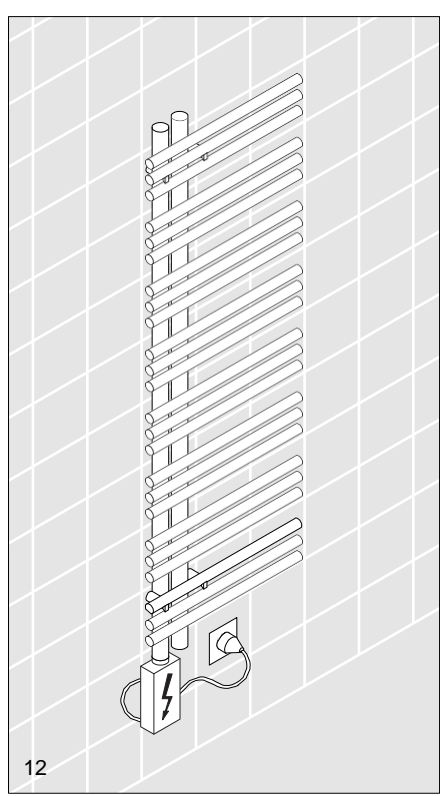

Attention:
Please observe the installation
instructions of the immersion heater
supplied with this unit.