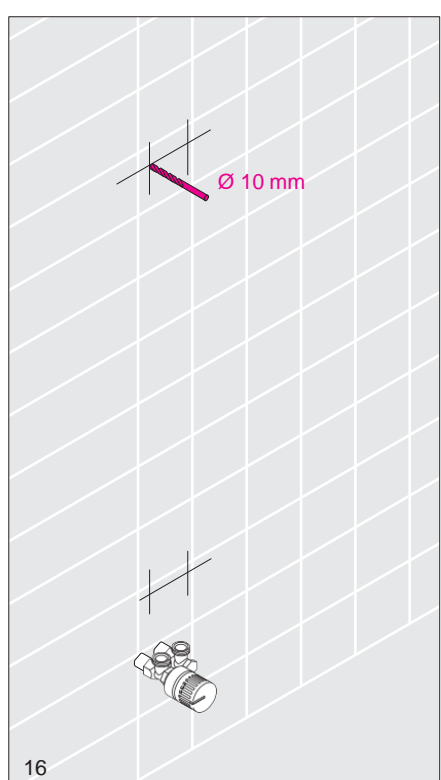

## Zehnder Yucca Asym

---

---

Instrukcja montażu

---

**Attention:**  
If this towel radiator is to be installed with an immersion heater, then please observe the installation instructions supplied with the immersion heater.

H	DMP	L
908	720	500 / 600 / 800
1340	1152	
1772	1584	

H	DMP	L
882	694	378 / 478 / 578
1304	1116	
1736	1548	